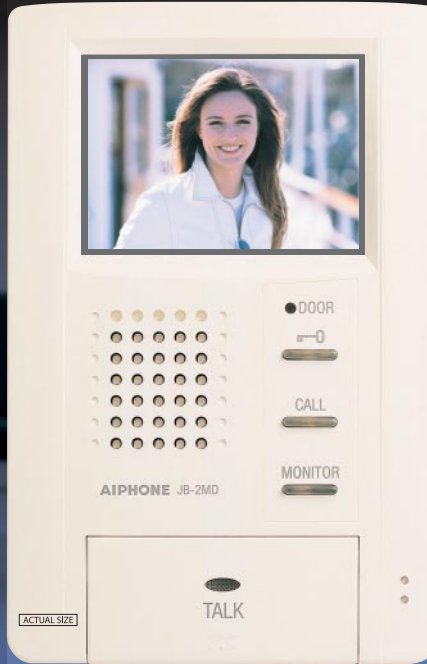

ROOM
1

MONITOR
MASTER STATION

PS1810 or PS1820

OPTIONAL COMPONENTS

Call extension

Multiple door release adaptor

Picture memory unit

**Compact and Unobtrusive
Monitor Station**

ACTUAL SIZE